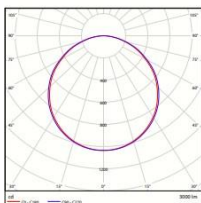

Nominal wattage (W)	36W
Nominal Voltage	220-240V
Nominal Current (mA)	180 mA
Frequency (Hz)	50/60 Hz
Power Factor	0.9

Photometrical Data

Nominal luminous flux (lumen)	3600 lm
Luminous efficacy	100lm/w
Color temperature	4000 K/6500 k
Light color	Cool White/ Cool Daylight
Color rendering index	≥80
Beam angle	120°
Standard Division of color matching	≤5 sdcm

Size (D*H)	595*595*34 mm	
Weight (gm)	2 Kg	

➤ Application & Mounting

Ambient temperature range	-10°C to +40°C
Product color	White
Type of protection	IP20
Dimmable	No
Application environment	Indoor

➤ Certificates & Standards