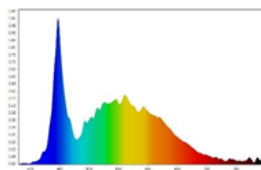

Nominal wattage (W)	36W
Nominal Voltage	220-240V
Nominal Current (mA)	180 mA
Frequency (Hz)	50/60 Hz
Power Factor	0.9

Photometrical Data

Nominal luminous flux (lumen)	3600 lm
Luminous efficacy	100lm/w
Color temperature	4000 K/6500 k
Light color	Cool White/ Cool Daylight
Color rendering index	≥80
Beam angle	120°
Standard Division of color matching	≤5 sdcm

4000K

6500K

36W Cool White

36W Cool Daylight

➤ Color Temperature

Cool daylight
6500 K

Cool white
4000 K

➤ Dimensions & Weight

Size (D*H)	595*595*34 mm	
Weight (gm)	2 Kg	

➤ Application & Mounting

Ambient temperature range	-10°C to +40°C
Product color	White
Type of protection	IP20
Dimmable	No
Application environment	Indoor

➤ Certificates & Standards