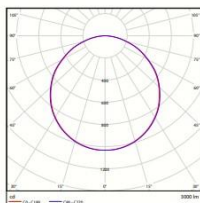

LED Backlit 36w

Features

- High luminous efficacy and reliability
- 3 years guarantee
- Life Time 30,000 Hrs
- No Flicker, No UV Radiation.
- Reduced replacement and maintenance costs.

Technical Data

Electrical Data

Nominal wattage (W)	36W
Nominal Voltage	220-240V
Nominal Current (mA)	180 mA
Frequency (Hz)	50/60 Hz
Power Factor	0.9

Photometrical Data

Nominal luminous flux (lumen)	3600 lm
Luminous efficacy	100lm/w
Color temperature	4000 K/6500 k
Light color	Cool White/ Cool Daylight
Color rendering index	≥80
Beam angle	120°
Standard Division of color matching	≤5 sdcm

6500K