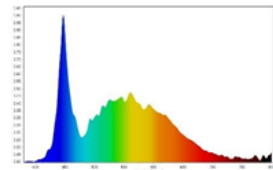

Nominal wattage (W)	36W
Nominal Voltage	220-240V
Nominal Current (mA)	180 mA
Frequency (Hz)	50/60 Hz
Power Factor	0.9

Photometrical Data

Nominal luminous flux (lumen)	3600 lm
Luminous efficacy	100lm/w
Color temperature	4000 K/6500 k
Light color	Cool White/ Cool Daylight
Color rendering index	≥80
Beam angle	120°
Standard Division of color matching	≤5 sdcm

4000K

6500K

36W Cool White

36W Cool Daylight

➤ Color Temperature

Cool daylight
6500 K

Cool white
4000 K

➤ Dimensions & Weight