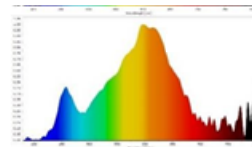

Nominal wattage (W)	11W
Nominal Voltage	220-240V
Nominal Current (mA)	55 mA
Frequency (Hz)	50/60 Hz
Power Factor	0.9

Photometrical Data

Nominal luminous flux (lumen)	1100 lm
Luminous efficacy	100 lm/w
Color temperature	3000 K / 6500 K (L)
Light color	Warm White / Cool Daylight (L)
Color rendering index Ra	≥80
Beam angle	200°
Standard Division of color matching	≤6 sdcM

11W Day

11W Warm

➤ Color Temperature

Cool daylight
6500 K

warm white
3000 K

➤ Dimensions & Weight

Size (D*H)	Ø60*124 mm	
Weight (gm)	50 gm	

➤ Application & Mounting