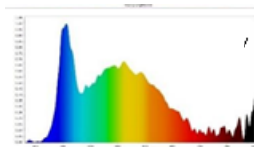

LED Bulb

A60/E27

11w

Features

- High luminous efficacy and reliability
- 4 years guarantee
- Life Time 25,000 Hrs
- No Flicker, No UV Radiation.
- Reduced replacement and maintenance costs.

Technical Data

Electrical Data

Nominal wattage (W)	11W
Nominal Voltage	220-240V
Nominal Current (mA)	55 mA
Frequency (Hz)	50/60 Hz
Power Factor	0.9

Photometrical Data

Nominal luminous flux (lumen)	1100 lm
Luminous efficacy	100 lm/w
Color temperature	3000 K / 6500 K (L)
Light color	Warm White / Cool Daylight (L)
Color rendering index Ra	≥80
Beam angle	200°
Standard Division of color matching	≤6 sdcM

11W Day

11W Warm

➤ Color Temperature

Cool daylight
6500 K

warm white
3000 K

➤ Dimensions & Weight

Size (D*H)	Ø60*124 mm	
Weight (gm)	50 gm	

➤ Application & Mounting