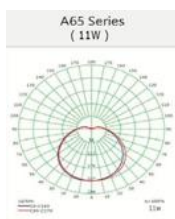

Nominal wattage (W)	11W
Nominal Voltage	220-240V
Nominal Current (mA)	55 mA
Frequency (Hz)	50/60 Hz
Power Factor	0.9

Photometrical Data

Nominal luminous flux (lumen)	1100 lm
Luminous efficacy	100 lm/w
Color temperature	3000 K / 6500 K (L)
Light color	Warm White / Cool Daylight (L)
Color rendering index Ra	≥80
Beam angle	200°
Standard Division of color matching	≤6 sdcM

11W Day

11W Warm

➤ Color Temperature

Cool daylight
6500 K

warm white
3000 K

➤ Dimensions & Weight

Size (D*H)	Ø60*124 mm	
Weight (gm)	50 gm	

➤ Application & Mounting

Type	Product Code	Inner box Dimensions	No. Packaging	Packaging Unit Code	Outer Dimensions	Gross Weight
11W Day	909010101160	65*65*110mm	1/24 PCS	24909010101160	272*204*261mm	1615 gm
11W Warm	909010101130	65*65*110mm	1/24 PCS	24909010101130	272*204*261mm	1615 gm