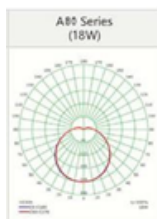

#### Photometrical Data

Nominal luminous flux (lumen)	1800 lm
Luminous efficacy	100 lm/w
Color temperature	3000 K / 6500 K (L)
Light color	Warm White / Cool Daylight (L)
Color rendering index Ra	≥80
Beam angle	200°
Standard Division of color matching	≤6 sdcm