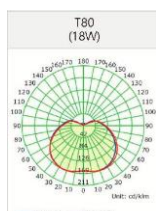

LED Bulb mini globe 18w

T80 / E27

Features

- High luminous efficacy and reliability
- 4 years guarantee
- Life Time 25,000 Hrs
- No Flicker, No UV Radiation.
- Reduced replacement and maintenance costs.

Technical Data

Electrical Data

Nominal wattage (W)	18W
Nominal Voltage	220-240V
Nominal Current (mA)	90 mA
Frequency (Hz)	50/60 Hz
Power Factor	0.9

Photometrical Data

Nominal luminous flux (lumen)	1800 lm
Luminous efficacy	100 lm/w
Color temperature	6500 K
Light color	Cool Daylight
Color rendering index	≥80
Beam angle	270°
Standard Division of color matching	≤6 sdcm

➤ Color Temperature

Cool daylight
6500 K

➤ Dimensions & Weight

Size (D*H)	Ø77*155 mm	
Weight (gm)	90 gm	

➤ Application & Mounting

Ambient temperature range	-10°C to +40°C
Product color	White
Type of protection	IP20
Dimmable	No
Application environment	Indoor