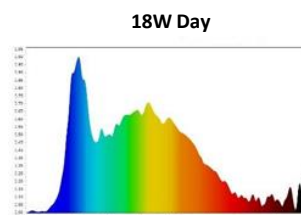

LED Bulb mini globe 18w

T80 / E27

Features

- High luminous efficacy and reliability
- 4 years guarantee
- Life Time 25,000 Hrs
- No Flicker, No UV Radiation.
- Reduced replacement and maintenance costs.

Technical Data

Electrical Data

Nominal wattage (W)	18W
Nominal Voltage	220-240V
Nominal Current (mA)	90 mA
Frequency (Hz)	50/60 Hz
Power Factor	0.9

Photometrical Data

Nominal luminous flux (lumen)	1800 lm
Luminous efficacy	100 lm/w
Color temperature	6500 K
Light color	Cool Daylight
Color rendering index	≥80
Beam angle	270°
Standard Division of color matching	≤6 sdcm

➤ Color Temperature

Cool daylight
6500 K

➤ Dimensions & Weight

Size (D*H)	Ø77*155 mm	
Weight (gm)	90 gm	

➤ Application & Mounting

Ambient temperature range	-10°C to +40°C
Product color	White
Type of protection	IP20
Dimmable	No
Application environment	Indoor