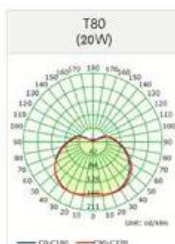

### Photometrical Data

Nominal luminous flux (lumen)	2000 lm
Luminous efficacy	100 lm/w
Color temperature	6500 K
Light color	Cool Daylight
Color rendering index	≥80
Beam angle	270°
Standard Division of color matching	≤6 sdcm

## ➤ Dimensions & Weight

Size (D*H)	Ø80*138 mm	
Weight (gm)	75 gm	