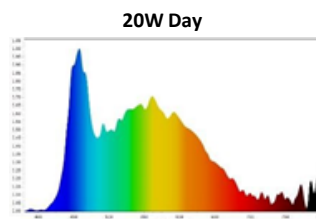

### Photometrical Data

Nominal luminous flux (lumen)	2000 lm
Luminous efficacy	100 lm/w
Color temperature	6500 K
Light color	Cool Daylight
Color rendering index	≥80
Beam angle	270°
Standard Division of color matching	≤6 sdcm