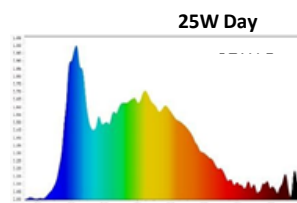

LED Bulb mini globe 25w

T100 / E27

Features

- High luminous efficacy and reliability
- 4 years guarantee
- Life Time 25,000 Hrs
- No Flicker, No UV Radiation.
- Reduced replacement and maintenance costs.

Photometrical Data

| | |
|-------------------------------------|---------------|
| Nominal luminous flux (lumen) | 2500 lm |
| Luminous efficacy | 100 lm/w |
| Color temperature | 6500 K |
| Light color | Cool Daylight |
| Color rendering index | ≥80 |
| Beam angle | 270° |
| Standard Division of color matching | ≤6 sdc |

➤ Color Temperature

Cool daylight
6500 K

➤ Dimensions & Weight

| | | |
|-------------|------------|---|
| Size (D*H) | Ø98*198 mm |  |
| Weight (gm) | 160 gm | |

➤ Application & Mounting

| | |
|---------------------------|----------------|
| Ambient temperature range | -10°C to +40°C |
| Product color | White |
| Type of protection | IP20 |
| Dimmable | No |
| Application environment | Indoor |