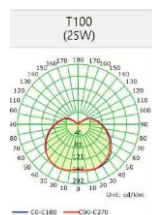

LED Bulb mini globe 25w

T100 / E27

Features

- High luminous efficacy and reliability
- 4 years guarantee
- Life Time 25,000 Hrs
- No Flicker, No UV Radiation.
- Reduced replacement and maintenance costs.

Technical Data

Electrical Data

| | |
|----------------------|----------|
| Nominal wattage (W) | 25W |
| Nominal Voltage | 220-240V |
| Nominal Current (mA) | 125 mA |
| Frequency (Hz) | 50/60 Hz |
| Power Factor | 0.9 |

Photometrical Data

| | |
|-------------------------------------|---------------|
| Nominal luminous flux (lumen) | 2500 lm |
| Luminous efficacy | 100 lm/w |
| Color temperature | 6500 K |
| Light color | Cool Daylight |
| Color rendering index | ≥80 |
| Beam angle | 270° |
| Standard Division of color matching | ≤6 sdc |

➤ Color Temperature

Cool daylight
6500 K

➤ Dimensions & Weight

| | | |
|-------------|------------|---|
| Size (D*H) | Ø98*198 mm |  |
| Weight (gm) | 160 gm | |

➤ Application & Mounting

| | |
|---------------------------|----------------|
| Ambient temperature range | -10°C to +40°C |
| Product color | White |
| Type of protection | IP20 |
| Dimmable | No |
| Application environment | Indoor |