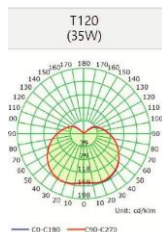

LED Bulb mini globe 35w

T120 / E27

Features

- High luminous efficacy and reliability
- 4 years guarantee
- Life Time 25,000 Hrs
- No Flicker, No UV Radiation.
- Reduced replacement and maintenance costs.

Technical Data

Electrical Data

Nominal wattage (W)	35W
Nominal Voltage	220-240V
Nominal Current (mA)	175 mA
Frequency (Hz)	50/60 Hz
Power Factor	0.9

Photometrical Data

Nominal luminous flux (lumen)	3500 lm
Luminous efficacy	100 lm/w
Color temperature	6500 K
Light color	Cool Daylight
Color rendering index	≥80
Beam angle	270°
Standard Division of color matching	≤6 sdcm

➤ Color Temperature

Cool daylight
6500 K

➤ Dimensions & Weight

Size (D*H)	Ø118*227 mm	
Weight (gm)	235 gm	

➤ Application & Mounting

Ambient temperature range	-10°C to +40°C
Product color	White
Type of protection	IP20
Dimmable	No
Application environment	Indoor