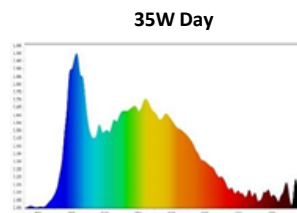

LED Bulb mini globe 35w

T120 / E27

Features

- High luminous efficacy and reliability
- 4 years guarantee
- Life Time 25,000 Hrs
- No Flicker, No UV Radiation.
- Reduced replacement and maintenance costs.

Technical Data

Electrical Data

Nominal wattage (W)	35W
Nominal Voltage	220-240V
Nominal Current (mA)	175 mA
Frequency (Hz)	50/60 Hz
Power Factor	0.9

Photometrical Data

Nominal luminous flux (lumen)	3500 lm
Luminous efficacy	100 lm/w
Color temperature	6500 K
Light color	Cool Daylight
Color rendering index	≥80
Beam angle	270°
Standard Division of color matching	≤6 sdcm

➤ Color Temperature

Cool daylight
6500 K

➤ Dimensions & Weight

Size (D*H)	Ø118*227 mm	
Weight (gm)	235 gm	

➤ Application & Mounting

Ambient temperature range	-10°C to +40°C
Product color	White
Type of protection	IP20
Dimmable	No
Application environment	Indoor