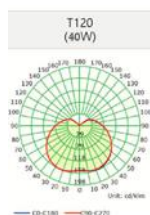

LED Bulb mini globe 40w

T120 / E27

Features

- High luminous efficacy and reliability
- 4 years guarantee
- Life Time 25,000 Hrs
- No Flicker, No UV Radiation.
- Reduced replacement and maintenance costs.

Technical Data

Electrical Data

Nominal wattage (W)	40W
Nominal Voltage	220-240V
Nominal Current (mA)	350 mA
Frequency (Hz)	50/60 Hz
Power Factor	0.5

Photometrical Data

Nominal luminous flux (lumen)	4000 lm
Luminous efficacy	100 lm/w
Color temperature	6500 K
Light color	Cool Daylight
Color rendering index	≥80
Beam angle	350°
Standard Division of color matching	≤6 sdcM

➤ Color Temperature

Cool daylight
6500 K

➤ Dimensions & Weight

Size (D*H)	Ø119*191 mm	
Weight (gm)	170 gm	

➤ Application & Mounting

Ambient temperature range	-10°C to +40°C
Product color	White
Type of protection	IP20
Dimmable	No
Application environment	Indoor