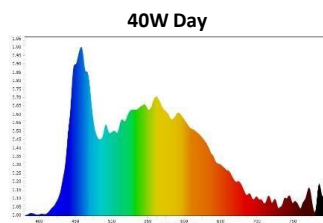

LED Bulb mini globe 40w

T120 / E27

Features

- High luminous efficacy and reliability
- 4 years guarantee
- Life Time 25,000 Hrs
- No Flicker, No UV Radiation.
- Reduced replacement and maintenance costs.

Technical Data

Electrical Data

Nominal wattage (W)	40W
Nominal Voltage	220-240V
Nominal Current (mA)	350 mA
Frequency (Hz)	50/60 Hz
Power Factor	0.5

Photometrical Data

Nominal luminous flux (lumen)	4000 lm
Luminous efficacy	100 lm/w
Color temperature	6500 K
Light color	Cool Daylight
Color rendering index	≥80
Beam angle	350°
Standard Division of color matching	≤6 sdcM

➤ Color Temperature

Cool daylight
6500 K

➤ Dimensions & Weight

Size (D*H)	Ø119*191 mm	
Weight (gm)	170 gm	

➤ Application & Mounting

Ambient temperature range	-10°C to +40°C
Product color	White
Type of protection	IP20
Dimmable	No
Application environment	Indoor