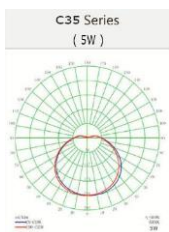

### Photometrical Data

Nominal luminous flux (lumen)	400 lm
Luminous efficacy	80 lm/w
Color temperature	3000 K / 6500 K (L)
Light color	Warm White / Cool Daylight (L)
Color rendering index	≥80
Beam angle	180°
Standard Division of color matching	≤6 sdcm