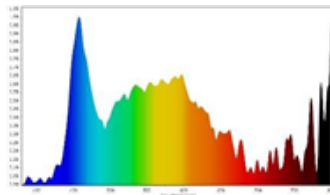

LED Candle Decorative

CF35/E14

5w

Features

- High luminous efficacy and reliability
- 4 years guarantee
- Life Time 25,000 Hrs
- No Flicker, No UV Radiation.
- Reduced replacement and maintenance costs.

Technical Data

Electrical Data

Nominal wattage (W)	5W
Nominal Voltage	220-240V
Nominal Current (mA)	45 mA
Frequency (Hz)	50/60 Hz
Power Factor	0.5

Photometrical Data

Nominal luminous flux (lumen)	400 lm
Luminous efficacy	80 lm/w
Color temperature	3000 K / 6500 K (L)
Light color	Warm White / Cool Daylight (L)
Color rendering index	≥80
Beam angle	180°
Standard Division of color matching	≤6 sdcm

5W Day