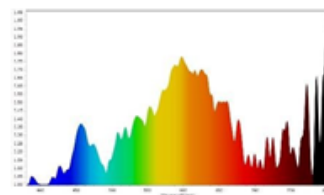

LED Candle Decorative

CF35/E14

5w

Features

- High luminous efficacy and reliability
- 4 years guarantee
- Life Time 25,000 Hrs
- No Flicker, No UV Radiation.
- Reduced replacement and maintenance costs.

Technical Data

Electrical Data

Nominal wattage (W)	5W
Nominal Voltage	220-240V
Nominal Current (mA)	45 mA
Frequency (Hz)	50/60 Hz
Power Factor	0.5

Photometrical Data

Nominal luminous flux (lumen)	400 lm
Luminous efficacy	80 lm/w
Color temperature	3000 K / 6500 K (L)
Light color	Warm White / Cool Daylight (L)
Color rendering index	≥80
Beam angle	180°
Standard Division of color matching	≤6 sdcm

5W Warm