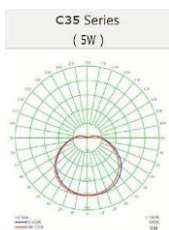

▪ Electrical Data

Nominal wattage (W)	5W
Nominal Voltage	220-240V
Nominal Current (mA)	45 mA
Frequency (Hz)	50/60 Hz
Power Factor	0.5

▪ Photometrical Data

Nominal luminous flux (lumen)	450
Luminous efficacy	90 lm/w
Color temperature	3000 K / 6500 K (L)
Light color	Warm White / Cool Daylight (L)
Color rendering index	≥80
Beam angle	180°
Standard Division of color matching	≤6 sdcM

5W Day

5W Warm

➤ Color Temperature

Cool daylight
6500 K

warm white
3000 K

➤ Dimensions & Weight

Size (D*H)	Ø35*103 mm	
Weight (gm)	20 gm	

➤ Application & Mounting