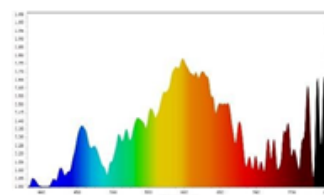

LED Candle

C35/E14

5w

➤ Features

- High luminous efficacy and reliability
- 4 years guarantee
- Life Time 25,000 Hrs
- No Flicker, No UV Radiation.
- Reduced replacement and maintenance costs.

➤ Technical Data

▪ Electrical Data

Nominal wattage (W)	5W
Nominal Voltage	220-240V
Nominal Current (mA)	45 mA
Frequency (Hz)	50/60 Hz
Power Factor	0.5

▪ Photometrical Data

Nominal luminous flux (lumen)	450
Luminous efficacy	90 lm/w
Color temperature	3000 K / 6500 K (L)
Light color	Warm White / Cool Daylight (L)
Color rendering index	≥80
Beam angle	180°
Standard Division of color matching	≤6 sdcM

5W Day

5W Warm

➤ Color Temperature

Cool daylight
6500 K

warm white
3000 K

➤ Dimensions & Weight

Size (D*H)	Ø35*103 mm	
Weight (gm)	20 gm	

➤ Application & Mounting