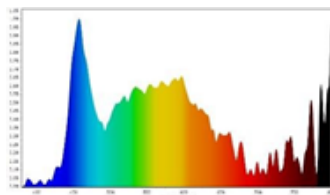

▪ Electrical Data

Nominal wattage (W)	5W
Nominal Voltage	220-240V
Nominal Current (mA)	45 mA
Frequency (Hz)	50/60 Hz
Power Factor	0.5

▪ Photometrical Data

Nominal luminous flux (lumen)	450
Luminous efficacy	90 lm/w
Color temperature	3000 K / 6500 K (L)
Light color	Warm White / Cool Daylight (L)
Color rendering index	≥80
Beam angle	180°
Standard Division of color matching	≤6 sdcM

5W Day

5W Warm

➤ Color Temperature

Cool daylight
6500 K

warm white
3000 K

➤ Dimensions & Weight

Size (D*H)	Ø35*103 mm	
Weight (gm)	20 gm	

➤ Application & Mounting