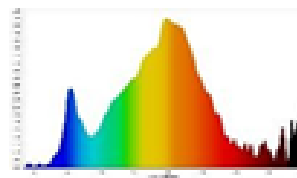

Electrical Data

Nominal wattage (W)	12W
Nominal Voltage	220-240V
Nominal Current (mA)	95 mA
Frequency (Hz)	50/60 Hz
Power Factor	0.5

Photometrical Data

Nominal luminous flux (lumen)	1080 lm
Luminous efficacy	90lm/w
Color temperature	3000 K / 6500 K
Light color	Warm White / Cool Daylight
Color rendering index	≥80
Beam angle	110°
Standard Division of color matching	≤6 sdcn

12W Day

12W Warm

➤ Color Temperature

Cool daylight
6500 K

warm white
3000 K

➤ Dimensions & Weight

Size (D*H)	∅ 140*38 mm	
Cutout Hole	∅ 120 mm	
Weight (gm)	85 gm	

➤ Application & Mounting