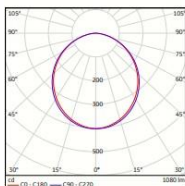

Electrical Data

Nominal wattage (W)	12W
Nominal Voltage	220-240V
Nominal Current (mA)	95 mA
Frequency (Hz)	50/60 Hz
Power Factor	0.5

Photometrical Data

Nominal luminous flux (lumen)	1080 lm
Luminous efficacy	90lm/w
Color temperature	3000 K / 6500 K
Light color	Warm White / Cool Daylight
Color rendering index	≥80
Beam angle	110°
Standard Division of color matching	≤6 sdcn

12W Day

12W Warm

➤ Color Temperature

Cool daylight
6500 K

warm white
3000 K

➤ Dimensions & Weight

Size (D*H)	∅ 140*38 mm	
Cutout Hole	∅ 120 mm	
Weight (gm)	85 gm	

➤ Application & Mounting