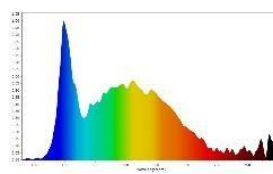

Electrical Data

Nominal wattage (W)	16W
Nominal Voltage	220-240V
Nominal Current (mA)	130 mA
Frequency (Hz)	50/60 Hz
Power Factor	0.5

Photometrical Data

Nominal luminous flux (lumen)	1440 lm
Luminous efficacy	90lm/w
Color temperature	6500 K
Light color	Cool Daylight
Color rendering index	≥80
Beam angle	110°
Standard Division of color matching	≤6 sdcm

16W Day

➤ Color Temperature

Cool daylight
6500 K

➤ Dimensions & Weight

Size (D*H)	Ø 165*34 mm	
Cutout Hole	Ø 150 mm	
Weight (gm)	140 gm	

➤ Application & Mounting

Ambient temperature range	-10°C to +40°C
Product color	White
Type of protection	IP20
Dimmable	No
Application environment	Indoor