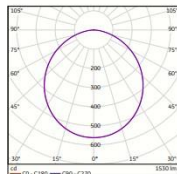

Electrical Data

Nominal wattage (W)	16W
Nominal Voltage	220-240V
Nominal Current (mA)	130 mA
Frequency (Hz)	50/60 Hz
Power Factor	0.5

Photometrical Data

Nominal luminous flux (lumen)	1440 lm
Luminous efficacy	90lm/w
Color temperature	6500 K
Light color	Cool Daylight
Color rendering index	≥80
Beam angle	110°
Standard Division of color matching	≤6 sdcm

16W Day

➤ Color Temperature

Cool daylight
6500 K

➤ Dimensions & Weight

Size (D*H)	Ø 165*34 mm	
Cutout Hole	Ø 150 mm	
Weight (gm)	140 gm	

➤ Application & Mounting

Ambient temperature range	-10°C to +40°C
Product color	White
Type of protection	IP20
Dimmable	No
Application environment	Indoor