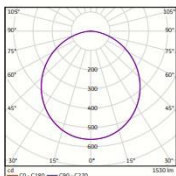

### Photometrical Data

Nominal luminous flux (lumen)	1440 lm
Luminous efficacy	90lm/w
Color temperature	3000 K / 6500 K
Light color	Warm White / Cool Daylight
Color rendering index	≥80
Beam angle	110°
Standard Division of color matching	≤6 sdcn

## ➤ Dimensions & Weight

Size (D*H)	∅ 165*38 mm	
Cutout Hole	∅ 150 mm	
Weight (gm)	140 gm	