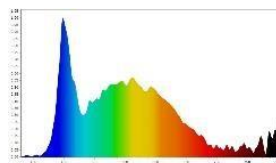

LED Downlight 16w

Recessed

Features

- High luminous efficacy and reliability
- 4 years guarantee
- Life Time 25,000 Hrs
- No Flicker, No UV Radiation.
- Reduced replacement and maintenance costs.

Technical Data

Electrical Data

Nominal wattage (W)	16W
Nominal Voltage	220-240V
Nominal Current (mA)	130 mA
Frequency (Hz)	50/60 Hz
Power Factor	0.5

Photometrical Data

Nominal luminous flux (lumen)	1440 lm
Luminous efficacy	90lm/w
Color temperature	3000 K / 6500 K
Light color	Warm White / Cool Daylight
Color rendering index	≥80
Beam angle	110°
Standard Division of color matching	≤6 sdcn

16W Day