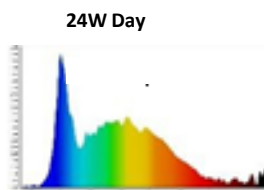

LED Downlight 24w

Recessed

Features

- High luminous efficacy and reliability
- 4 years guarantee
- Life Time 25,000 Hrs
- No Flicker, No UV Radiation.
- Reduced replacement and maintenance costs.

Technical Data

Electrical Data

Nominal wattage (W)	24W
Nominal Voltage	220-240V
Nominal Current (mA)	195 mA
Frequency (Hz)	50/60 Hz
Power Factor	0.5

Photometrical Data

Nominal luminous flux (lumen)	2160 lm
Luminous efficacy	90lm/w
Color temperature	6500 K
Light color	Cool Daylight
Color rendering index	≥80
Beam angle	110°
Standard Division of color matching	≤6 sdcm

➤ Color Temperature

Cool daylight
6500 K

➤ Dimensions & Weight

Size (D*H)	Ø 215*34 mm	<p>Ø215mm</p> <p>Cut-Out Ø200mm</p> <p>34mm</p>
Cutout Hole	Ø 200 mm	
Weight (gm)	250 gm	

➤ Application & Mounting

Ambient temperature range	-10°C to +40°C
Product color	White
Type of protection	IP20
Dimmable	No
Application environment	Indoor