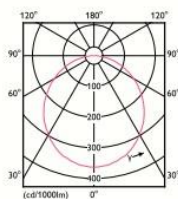

Electrical Data

Nominal wattage (W)	24W
Nominal Voltage	220-240V
Nominal Current (mA)	195 mA
Frequency (Hz)	50/60 Hz
Power Factor	0.5

Photometrical Data

Nominal luminous flux (lumen)	2160 lm
Luminous efficacy	90lm/w
Color temperature	6500 K
Light color	Cool Daylight
Color rendering index	≥80
Beam angle	110°
Standard Division of color matching	≤6 sdcm

➤ Color Temperature

Cool daylight
6500 K

➤ Dimensions & Weight

Size (D*H)	Ø 215*34 mm	<p>Ø215mm</p> <p>Cut-Out Ø200mm</p> <p>34mm</p>
Cutout Hole	Ø 200 mm	
Weight (gm)	250 gm	

➤ Application & Mounting

Ambient temperature range	-10°C to +40°C
Product color	White
Type of protection	IP20
Dimmable	No
Application environment	Indoor