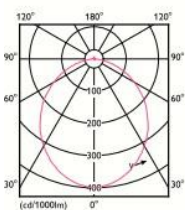

Electrical Data

Nominal wattage (W)	4W
Nominal Voltage	220-240V
Nominal Current (mA)	35 mA
Frequency (Hz)	50/60 Hz
Power Factor	0.5

Photometrical Data

Nominal luminous flux (lumen)	360 lm
Luminous efficacy	90lm/w
Color temperature	3000 K / 6500 K
Light color	Warm White / Cool Daylight
Color rendering index	≥80
Beam angle	110°
Standard Division of color matching	≤6 sdcn

4W Day

4W Warm

➤ Color Temperature

Cool daylight
6500 K

warm white
3000 K

➤ Dimensions & Weight

Size (D*H)	Ø 90*33 mm	
Cutout Hole	Ø 70 mm	
Weight (gm)	50 gm	

➤ Application & Mounting