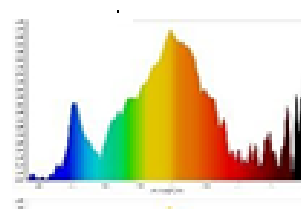

Electrical Data

Nominal wattage (W)	6W
Nominal Voltage	220-240V
Nominal Current (mA)	50 mA
Frequency (Hz)	50/60 Hz
Power Factor	0.5

Photometrical Data

Nominal luminous flux (lumen)	540 lm
Luminous efficacy	90lm/w
Color temperature	3000 K / 6500 K
Light color	Warm White / Cool Daylight
Color rendering index	≥80
Beam angle	110°
Standard Division of color matching	≤6 sdcm

6W Day

6W Warm

➤ Color Temperature

Cool daylight
6500 K

warm white
3000 K

➤ Dimensions & Weight

Size (D*H)	∅ 105*35 mm	
Cutout Hole	∅ 90 mm	
Weight (gm)	65 gm	

➤ Application & Mounting