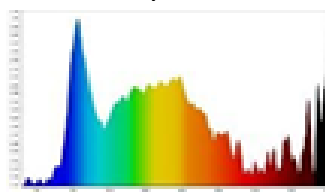

Electrical Data

Nominal wattage (W)	6W
Nominal Voltage	220-240V
Nominal Current (mA)	50 mA
Frequency (Hz)	50/60 Hz
Power Factor	0.5

Photometrical Data

Nominal luminous flux (lumen)	540 lm
Luminous efficacy	90lm/w
Color temperature	3000 K / 6500 K
Light color	Warm White / Cool Daylight
Color rendering index	≥80
Beam angle	110°
Standard Division of color matching	≤6 sdcm

6W Day

6W Warm

➤ Color Temperature

Cool daylight
6500 K

warm white
3000 K

➤ Dimensions & Weight

Size (D*H)	∅ 105*35 mm	
Cutout Hole	∅ 90 mm	
Weight (gm)	65 gm	

➤ Application & Mounting