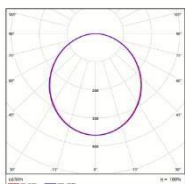

Electrical Data

Nominal wattage (W)	6W
Nominal Voltage	220-240V
Nominal Current (mA)	50 mA
Frequency (Hz)	50/60 Hz
Power Factor	0.5

Photometrical Data

Nominal luminous flux (lumen)	540 lm
Luminous efficacy	90lm/w
Color temperature	3000 K / 6500 K
Light color	Warm White / Cool Daylight
Color rendering index	≥80
Beam angle	110°
Standard Division of color matching	≤6 sdcm

6W Day

6W Warm

➤ Color Temperature

Cool daylight
6500 K

warm white
3000 K

➤ Dimensions & Weight

Size (D*H)	∅ 105*35 mm	
Cutout Hole	∅ 90 mm	
Weight (gm)	65 gm	

➤ Application & Mounting