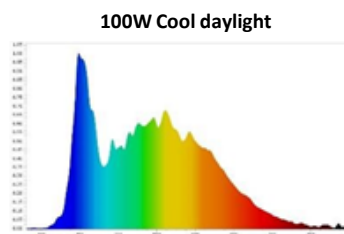

LED Floodlight 100w

Features

- High luminous efficacy and reliability
- 5 years guarantee
- Life Time 50,000 Hrs
- No Flicker, No UV Radiation.
- Reduced replacement and maintenance costs.

Technical Data

Electrical Data

Nominal wattage (W)	100W
Nominal Voltage	220-240V
Nominal Current (mA)	505 mA
Frequency (Hz)	50/60 Hz
Power Factor	0.9

Photometrical Data

Nominal luminous flux (lumen)	10000 lm
Luminous efficacy	100lm/w
Color temperature	6500 K
Light color	Cool Daylight
Color rendering index	≥80
Beam angle	110°
Standard Division of color matching	≤5 sdcn

➤ Color Temperature

Cool daylight
6500 K

➤ Dimensions & Weight

Size (L*B*H)	300*260*92 mm	
Weight (gm)	1875 gm	

➤ Application & Mounting

Ambient temperature range	-20°C to +50°C
Product color	Grey
Type of protection	IP65
Dimmable	No
Application environment	Outdoor