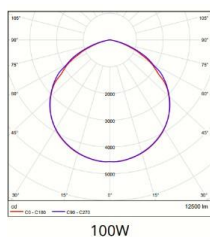

Electrical Data

Nominal wattage (W)	100W
Nominal Voltage	220-240V
Nominal Current (mA)	505 mA
Frequency (Hz)	50/60 Hz
Power Factor	0.9

Photometrical Data

Nominal luminous flux (lumen)	10000 lm
Luminous efficacy	100lm/w
Color temperature	6500 K
Light color	Cool Daylight
Color rendering index	≥80
Beam angle	110°
Standard Division of color matching	≤5 sdcn

➤ Color Temperature

Cool daylight
6500 K

➤ Dimensions & Weight

Size (L*B*H)	300*260*92 mm	
Weight (gm)	1875 gm	

➤ Application & Mounting

Ambient temperature range	-20°C to +50°C
Product color	Grey
Type of protection	IP65
Dimmable	No
Application environment	Outdoor

➤ Certificates & Standards

Standards	CE / RoHS
-----------	-----------

➤ Logistical Data

Type	Product Code	Inner box Dimensions	No. Packaging	Gross Weight
100W	909060810065	312*273*100 mm	1 PCS	2050 gm