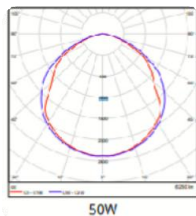

### Photometrical Data

Nominal luminous flux (lumen)	5000 lm
Luminous efficacy	100lm/w
Color temperature	6500 K
Light color	Cool Daylight
Color rendering index	≥80
Beam angle	110°
Standard Division of color matching	≤5 sdcn