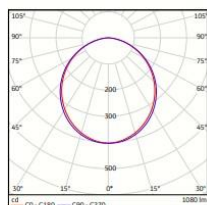

Electrical Data

Nominal wattage (W)	12W
Nominal Voltage	220-240V
Nominal Current (mA)	60 mA
Frequency (Hz)	50/60 Hz
Power Factor	0.9

Photometrical Data

Nominal luminous flux (lumen)	1080 lm
Luminous efficacy	90lm/w
Color temperature	6500 K
Light color	Cool Daylight
Color rendering index	≥80
Beam angle	110°
Standard Division of color matching	≤6 sdcn

6 inch - 12W

➤ Color Temperature

Cool daylight
6500 K

➤ Dimensions & Weight

Size (D*H)	Ø 170*33mm	
Cutout Hole	Ø 150 mm	
Weight (gm)	112 gm	

➤ Application & Mounting

Ambient temperature range	-10°C to +40°C
Product color	White
Type of protection	IP20
Dimmable	No
Application environment	Indoor