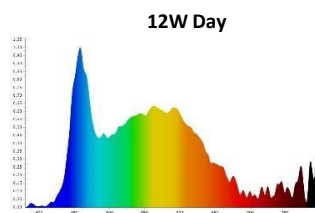

LED Slim Panel 12w

Recessed

Features

- High luminous efficacy and reliability
- 4 years guarantee
- Life Time 25,000 Hrs
- No Flicker, No UV Radiation.
- Reduced replacement and maintenance costs.

Technical Data

Electrical Data

Nominal wattage (W)	12W
Nominal Voltage	220-240V
Nominal Current (mA)	60 mA
Frequency (Hz)	50/60 Hz
Power Factor	0.9

Photometrical Data

Nominal luminous flux (lumen)	1080 lm
Luminous efficacy	90lm/w
Color temperature	6500 K
Light color	Cool Daylight
Color rendering index	≥80
Beam angle	110°
Standard Division of color matching	≤6 sdcn

6 inch - 12W

➤ Color Temperature

Cool daylight
6500 K

➤ Dimensions & Weight

Size (D*H)	Ø 170*33mm	
Cutout Hole	Ø 150 mm	
Weight (gm)	112 gm	

➤ Application & Mounting

Ambient temperature range	-10°C to +40°C
Product color	White
Type of protection	IP20
Dimmable	No
Application environment	Indoor