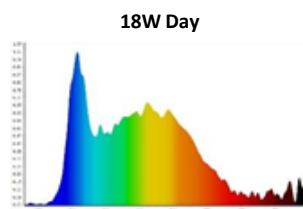

LED Slim Panel 18w

Recessed

Features

- High luminous efficacy and reliability
- 4 years guarantee
- Life Time 25,000 Hrs
- No Flicker, No UV Radiation.
- Reduced replacement and maintenance costs.

Technical Data

Electrical Data

Nominal wattage (W)	18W
Nominal Voltage	220-240V
Nominal Current (mA)	90 mA
Frequency (Hz)	50/60 Hz
Power Factor	0.9

Photometrical Data

Nominal luminous flux (lumen)	1620 lm
Luminous efficacy	90lm/w
Color temperature	6500 K
Light color	Cool Daylight
Color rendering index	≥80
Beam angle	110°
Standard Division of color matching	≤6 sdcm

➤ Color Temperature

Cool daylight
6500 K

➤ Dimensions & Weight

Size (D*H)	Ø 202*26mm	
Cutout Hole	Ø 185 mm	
Weight (gm)	280 gm	

➤ Application & Mounting

Ambient temperature range	-10°C to +40°C
Product color	White
Type of protection	IP20
Dimmable	No
Application environment	Indoor