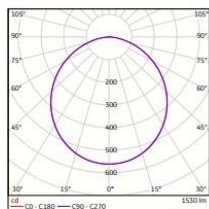

Electrical Data

Nominal wattage (W)	18W
Nominal Voltage	220-240V
Nominal Current (mA)	90 mA
Frequency (Hz)	50/60 Hz
Power Factor	0.9

Photometrical Data

Nominal luminous flux (lumen)	1620 lm
Luminous efficacy	90lm/w
Color temperature	6500 K
Light color	Cool Daylight
Color rendering index	≥80
Beam angle	110°
Standard Division of color matching	≤6 sdcm

➤ Color Temperature

Cool daylight
6500 K

➤ Dimensions & Weight

Size (D*H)	Ø 202*26mm	
Cutout Hole	Ø 185 mm	
Weight (gm)	280 gm	

➤ Application & Mounting

Ambient temperature range	-10°C to +40°C
Product color	White
Type of protection	IP20
Dimmable	No
Application environment	Indoor