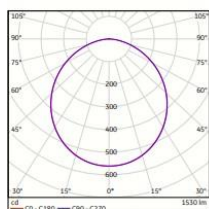

Electrical Data

Nominal wattage (W)	18W
Nominal Voltage	220-240V
Nominal Current (mA)	90 mA
Frequency (Hz)	50/60 Hz
Power Factor	0.9

Photometrical Data

Nominal luminous flux (lumen)	1620 lm
Luminous efficacy	90lm/w
Color temperature	6500 K
Light color	Cool Daylight
Color rendering index	≥80
Beam angle	110°
Standard Division of color matching	≤6 sdcm

8 inch - 18W

➤ Color Temperature

Cool daylight
6500 K

➤ Dimensions & Weight

Size (D*H)	Ø 229*26mm	
Cutout Hole	Ø 205 mm	
Weight (gm)	260 gm	

➤ Application & Mounting

Ambient temperature range	-10°C to +40°C
Product color	White
Type of protection	IP20
Dimmable	No
Application environment	Indoor