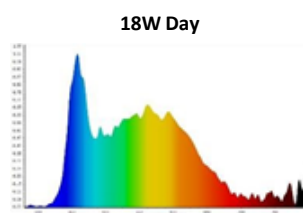

LED Slim Panel 18w

Recessed

Features

- High luminous efficacy and reliability
- 4 years guarantee
- Life Time 25,000 Hrs
- No Flicker, No UV Radiation.
- Reduced replacement and maintenance costs.

Technical Data

Electrical Data

Nominal wattage (W)	18W
Nominal Voltage	220-240V
Nominal Current (mA)	90 mA
Frequency (Hz)	50/60 Hz
Power Factor	0.9

Photometrical Data

Nominal luminous flux (lumen)	1620 lm
Luminous efficacy	90lm/w
Color temperature	6500 K
Light color	Cool Daylight
Color rendering index	≥80
Beam angle	110°
Standard Division of color matching	≤6 sdcm

8 inch - 18W

➤ Color Temperature

Cool daylight
6500 K

➤ Dimensions & Weight

Size (D*H)	Ø 229*26mm	
Cutout Hole	Ø 205 mm	
Weight (gm)	260 gm	

➤ Application & Mounting

Ambient temperature range	-10°C to +40°C
Product color	White
Type of protection	IP20
Dimmable	No
Application environment	Indoor