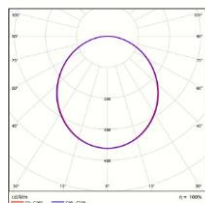

Electrical Data

Nominal wattage (W)	6W
Nominal Voltage	220-240V
Nominal Current (mA)	30 mA
Frequency (Hz)	50/60 Hz
Power Factor	0.9

Photometrical Data

Nominal luminous flux (lumen)	540 lm
Luminous efficacy	90lm/w
Color temperature	6500 K
Light color	Cool Daylight
Color rendering index	≥80
Beam angle	110°
Standard Division of color matching	≤6 sdcm

➤ Color Temperature

Cool daylight
6500 K

➤ Dimensions & Weight

Size (D*H)	Ø 128*26 mm	
Cutout Hole	Ø 110 mm	
Weight (gm)	95 gm	

➤ Application & Mounting

Ambient temperature range	-10°C to +40°C
Product color	White
Type of protection	IP20
Dimmable	No
Application environment	Indoor