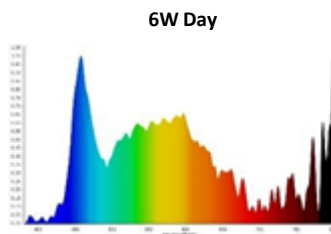

LED Slim Panel

Recessed

6w

Features

- High luminous efficacy and reliability
- 4 years guarantee
- Life Time 25,000 Hrs
- No Flicker, No UV Radiation.
- Reduced replacement and maintenance costs.

Technical Data

Electrical Data

Nominal wattage (W)	6W
Nominal Voltage	220-240V
Nominal Current (mA)	30 mA
Frequency (Hz)	50/60 Hz
Power Factor	0.9

Photometrical Data

Nominal luminous flux (lumen)	540 lm
Luminous efficacy	90lm/w
Color temperature	6500 K
Light color	Cool Daylight
Color rendering index	≥80
Beam angle	110°
Standard Division of color matching	≤6 sdcm

➤ Color Temperature

Cool daylight
6500 K

➤ Dimensions & Weight

Size (D*H)	Ø 128*26 mm	
Cutout Hole	Ø 110 mm	
Weight (gm)	95 gm	

➤ Application & Mounting

Ambient temperature range	-10°C to +40°C
Product color	White
Type of protection	IP20
Dimmable	No
Application environment	Indoor