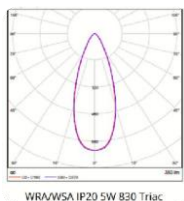

Electrical Data

Nominal wattage (W)	5W
Nominal Voltage	220-240V
Nominal Current (mA)	45 mA
Frequency (Hz)	50/60 Hz
Power Factor	0.5

Photometrical Data

Nominal luminous flux (lumen)	400 lm
Luminous efficacy	80lm/w
Color temperature	3000 K
Light color	Warm White
Color rendering index	≥80
Beam angle	36°
Standard Division of color matching	≤4 sdcn

➤ Color Temperature

warm white
3000 K

➤ Dimensions & Weight

Size (D*H)	Ø 77*53 mm	
Cutout Hole	Ø 60 mm	
Weight (gm)	75 gm	

➤ Application & Mounting

Ambient temperature range	-10°C to +40°C
Product color	White
Type of protection	IP20
Dimmable	No
Application environment	Indoor