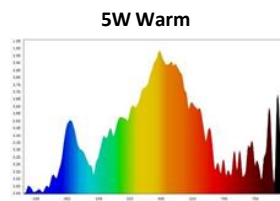

LED Spot Fixed 5w

Recessed

Features

- High luminous efficacy and reliability
- 4 years guarantee
- Life Time 25,000 Hrs
- No Flicker, No UV Radiation.
- Reduced replacement and maintenance costs.

Technical Data

Electrical Data

Nominal wattage (W)	5W
Nominal Voltage	220-240V
Nominal Current (mA)	45 mA
Frequency (Hz)	50/60 Hz
Power Factor	0.5

Photometrical Data

Nominal luminous flux (lumen)	400 lm
Luminous efficacy	80lm/w
Color temperature	3000 K
Light color	Warm White
Color rendering index	≥80
Beam angle	36°
Standard Division of color matching	≤4 sdcn

➤ Color Temperature

warm white
3000 K

➤ Dimensions & Weight

Size (D*H)	Ø 77*53 mm	
Cutout Hole	Ø 60 mm	
Weight (gm)	75 gm	

➤ Application & Mounting

Ambient temperature range	-10°C to +40°C
Product color	White
Type of protection	IP20
Dimmable	No
Application environment	Indoor