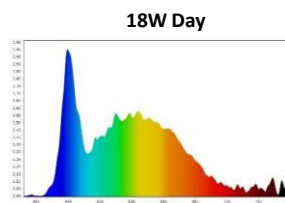

LED Tube

T8 LED Tube Light 120cm

18w

Features

- High luminous efficacy and reliability
- 5 years guarantee
- Life Time 50,000 Hrs
- No Flicker, No UV Radiation.
- Reduced replacement and maintenance costs.

Technical Data

Electrical Data

Nominal wattage (W)	18W
Nominal Voltage	220-240V
Nominal Current (mA)	90 mA
Frequency (Hz)	50/60 Hz
Power Factor	0.9

Photometrical Data

Nominal luminous flux (lumen)	1800 lm
Luminous efficacy	100 lm/w
Color temperature	6500 K
Light color	Cool Daylight
Color rendering index	≥80
Beam angle	180°
Standard Division of color matching	≤6 sdc

➤ Color Temperature

Cool daylight
6500 K

➤ Dimensions & Weight

Size (D*H)

Ø1200*26 mm

Weight (gm)

145 gm

➤ Application & Mounting