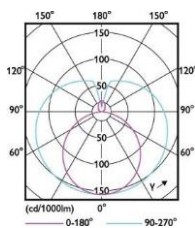

Technical Data

Electrical Data

Nominal wattage (W)	18W
Nominal Voltage	220-240V
Nominal Current (mA)	90 mA
Frequency (Hz)	50/60 Hz
Power Factor	0.9

Photometrical Data

Nominal luminous flux (lumen)	1800 lm
Luminous efficacy	100 lm/w
Color temperature	6500 K
Light color	Cool Daylight
Color rendering index	≥80
Beam angle	180°
Standard Division of color matching	≤6 sdc

➤ Color Temperature

Cool daylight
6500 K

➤ Dimensions & Weight

Size (D*H)

Ø1200*26 mm

Weight (gm)

145 gm

➤ Application & Mounting