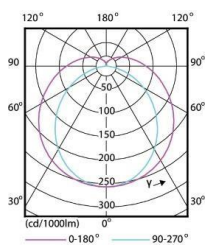

Electrical Data

Nominal wattage (W)	9W
Nominal Voltage	220-240V
Nominal Current (mA)	45 mA
Frequency (Hz)	50/60 Hz
Power Factor	0.9

Photometrical Data

Nominal luminous flux (lumen)	900 lm
Luminous efficacy	100 lm/w
Color temperature	6500 K
Light color	Cool Daylight
Color rendering index	≥80
Beam angle	180°
Standard Division of color matching	≤6 sdcM

➤ Color Temperature

Cool daylight
6500 K

➤ Dimensions & Weight

Size (D*H)

Ø600*26 mm

Weight (gm)

77 gm

➤ Application & Mounting