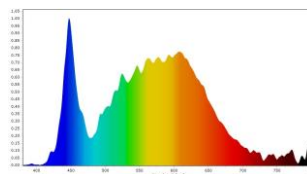

LED Backlit

60*60cm

36w

Features

- High luminous efficacy and reliability
- 3 years guarantee
- Life Time 30,000 Hrs
- No Flicker, No UV Radiation.
- Reduced replacement and maintenance costs.

Technical Data

Electrical Data

Nominal wattage	36W
Nominal Voltage	220-240V
Nominal Current	170 mA
Frequency	50/60 Hz
Power Factor	0.9

Photometrical Data

Nominal luminous flux	3600 lm
Luminous efficacy	100lm/w
Color temperature	4000 K/6500 k
Light color	Cool White/ Cool Daylight
Color rendering index	≥80
Beam angle	120°
Standard Division of color matching	≤5 sdcm

36W Cool White

36W Cool Daylight

Cool daylight
6500 K

Cool white
4000 K

➤ Color Temperature

➤ Dimensions & Weight

Size (D*H)	595*595*34 mm	
Weight (gm)	2 Kg	

➤ Specification