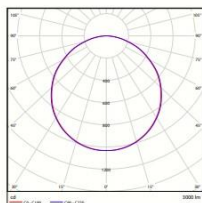

Electrical Data

Nominal wattage	36W
Nominal Voltage	220-240V
Nominal Current	170 mA
Frequency	50/60 Hz
Power Factor	0.9

Photometrical Data

Nominal luminous flux	3600 lm
Luminous efficacy	100lm/w
Color temperature	4000 K/6500 k
Light color	Cool White/ Cool Daylight
Color rendering index	≥80
Beam angle	120°
Standard Division of color matching	≤5 sdcm

36W Cool White

36W Cool Daylight

Cool daylight
6500 K

Cool white
4000 K

➤ Color Temperature

➤ Dimensions & Weight

Size (D*H)	595*595*34 mm	
Weight (gm)	2 Kg	

➤ Specification