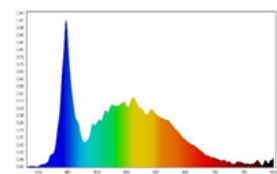

Electrical Data

Nominal wattage	36W
Nominal Voltage	220-240V
Nominal Current	170 mA
Frequency	50/60 Hz
Power Factor	0.9

Photometrical Data

Nominal luminous flux	3600 lm
Luminous efficacy	100lm/w
Color temperature	4000 K/6500 k
Light color	Cool White/ Cool Daylight
Color rendering index	≥80
Beam angle	120°
Standard Division of color matching	≤5 sdcm

36W Cool White

36W Cool Daylight

Cool daylight
6500 K

Cool white
4000 K

➤ Color Temperature

➤ Dimensions & Weight

Size (D*H)	595*595*34 mm	
Weight (gm)	2 Kg	

➤ Specification