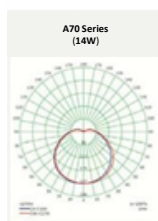

Nominal wattage	14W
Nominal Voltage	220-240V
Nominal Current	115 mA
Frequency	50/60 Hz
Power Factor	0.5

Photometrical Data

Nominal luminous flux	1400 lm
Luminous efficacy	100 lm/w
Color temperature	3000 K / 6500 K
Light color	Warm White / Cool Daylight
Color rendering index Ra	≥80
Beam angle	200°
Standard Division of color matching	≤6 sdcM

14W Day

14W Warm

➤ Color Temperature

Cool daylight
6500 K

warm white
3000 K

➤ Dimensions & Weight

Size (D*H)	Ø70*140 mm	
Weight (gm)	60 gm	

➤ Specification