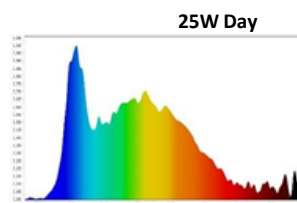

LED Bulb mini globe 25w

T100 / E27

Features

- High luminous efficacy and reliability
- 4 years guarantee
- Life Time 25,000 Hrs
- No Flicker, No UV Radiation.
- Reduced replacement and maintenance costs.

Technical Data

Electrical Data

Nominal wattage	25W
Nominal Voltage	220-240V
Nominal Current	125 mA
Frequency	50/60 Hz
Power Factor	0.9

Photometrical Data

Nominal luminous flux	2500 lm
Luminous efficacy	100 lm/w
Color temperature	6500 K
Light color	Cool Daylight
Color rendering index	≥80
Beam angle	270°
Standard Division of color matching	≤6 sdc

Cool daylight
6500 K

➤ Color Temperature

➤ Dimensions & Weight

Size (D*H)	Ø98*198 mm	
Weight (gm)	160 gm	

➤ Specification

Ambient temperature range	-10°C to +40°C
Product color	White
Type of protection	IP20
Dimmable	No
Application environment	Indoor