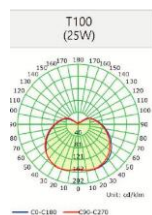

LED Bulb mini globe 25w

T100 / E27

Features

- High luminous efficacy and reliability
- 4 years guarantee
- Life Time 25,000 Hrs
- No Flicker, No UV Radiation.
- Reduced replacement and maintenance costs.

Technical Data

Electrical Data

Nominal wattage	25W
Nominal Voltage	220-240V
Nominal Current	125 mA
Frequency	50/60 Hz
Power Factor	0.9

Photometrical Data

Nominal luminous flux	2500 lm
Luminous efficacy	100 lm/w
Color temperature	6500 K
Light color	Cool Daylight
Color rendering index	≥80
Beam angle	270°
Standard Division of color matching	≤6 sdc

Cool daylight
6500 K

➤ Color Temperature

➤ Dimensions & Weight

Size (D*H)	Ø98*198 mm	
Weight (gm)	160 gm	

➤ Specification

Ambient temperature range	-10°C to +40°C
Product color	White
Type of protection	IP20
Dimmable	No
Application environment	Indoor