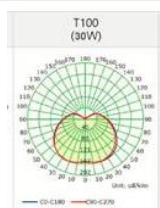

### Photometrical Data

Nominal luminous flux	3000 lm
Luminous efficacy	100 lm/w
Color temperature	6500 K
Light color	Cool Daylight
Color rendering index	≥80
Beam angle	270°
Standard Division of color matching	≤6 sdcn