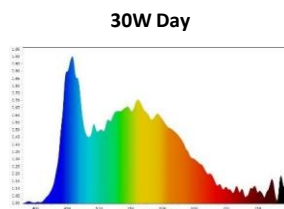

### Photometrical Data

Nominal luminous flux	3000 lm
Luminous efficacy	100 lm/w
Color temperature	6500 K
Light color	Cool Daylight
Color rendering index	≥80
Beam angle	270°
Standard Division of color matching	≤6 sdcn