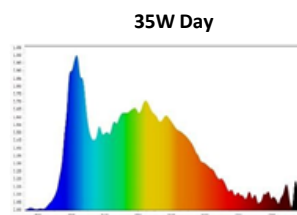

LED Bulb mini globe 35w

T120 / E27

Features

- High luminous efficacy and reliability
- 4 years guarantee
- Life Time 25,000 Hrs
- No Flicker, No UV Radiation.
- Reduced replacement and maintenance costs.

Technical Data

Electrical Data

Nominal wattage	35W
Nominal Voltage	220-240V
Nominal Current	175 mA
Frequency	50/60 Hz
Power Factor	0.9

Photometrical Data

Nominal luminous flux	3500 lm
Luminous efficacy	100 lm/w
Color temperature	6500 K
Light color	Cool Daylight
Color rendering index	≥80
Beam angle	270°
Standard Division of color matching	≤6 sdcm

Cool daylight
6500 K

➤ Color Temperature

➤ Dimensions & Weight

Size (D*H)	Ø118*227 mm	
Weight (gm)	235 gm	

➤ Application & Mounting

Ambient temperature range	-10°C to +40°C
Product color	White
Type of protection	IP20
Dimmable	No
Application environment	Indoor