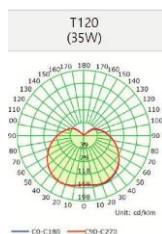

LED Bulb mini globe 35w

T120 / E27

Features

- High luminous efficacy and reliability
- 4 years guarantee
- Life Time 25,000 Hrs
- No Flicker, No UV Radiation.
- Reduced replacement and maintenance costs.

Technical Data

Electrical Data

Nominal wattage	35W
Nominal Voltage	220-240V
Nominal Current	175 mA
Frequency	50/60 Hz
Power Factor	0.9

Photometrical Data

Nominal luminous flux	3500 lm
Luminous efficacy	100 lm/w
Color temperature	6500 K
Light color	Cool Daylight
Color rendering index	≥80
Beam angle	270°
Standard Division of color matching	≤6 sdcm

Cool daylight
6500 K

➤ Color Temperature

➤ Dimensions & Weight

Size (D*H)	Ø118*227 mm	
Weight (gm)	235 gm	

➤ Application & Mounting

Ambient temperature range	-10°C to +40°C
Product color	White
Type of protection	IP20
Dimmable	No
Application environment	Indoor