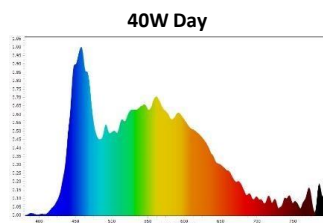

LED Bulb mini globe 40w

T120 / E27

Features

- High luminous efficacy and reliability
- 4 years guarantee
- Life Time 25,000 Hrs
- No Flicker, No UV Radiation.
- Reduced replacement and maintenance costs.

Technical Data

Electrical Data

Nominal wattage	40W
Nominal Voltage	220-240V
Nominal Current	350 mA
Frequency	50/60 Hz
Power Factor	0.5

Photometrical Data

Nominal luminous flux	4000 lm
Luminous efficacy	100 lm/w
Color temperature	6500 K
Light color	Cool Daylight
Color rendering index	≥80
Beam angle	270°
Standard Division of color matching	≤6 sdcM

Cool daylight
6500 K

➤ Color Temperature

➤ Dimensions & Weight

Size (D*H)	Ø119*191 mm	
Weight (gm)	170 gm	

➤ Application & Mounting

Ambient temperature range	-10°C to +40°C
Product color	White
Type of protection	IP20
Dimmable	No
Application environment	Indoor