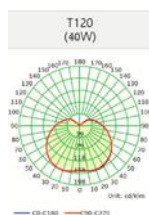

LED Bulb mini globe 40w

T120 / E27

Features

- High luminous efficacy and reliability
- 4 years guarantee
- Life Time 25,000 Hrs
- No Flicker, No UV Radiation.
- Reduced replacement and maintenance costs.

Technical Data

Electrical Data

Nominal wattage	40W
Nominal Voltage	220-240V
Nominal Current	350 mA
Frequency	50/60 Hz
Power Factor	0.5

Photometrical Data

Nominal luminous flux	4000 lm
Luminous efficacy	100 lm/w
Color temperature	6500 K
Light color	Cool Daylight
Color rendering index	≥80
Beam angle	270°
Standard Division of color matching	≤6 sdcM

Cool daylight
6500 K

➤ Color Temperature

➤ Dimensions & Weight

Size (D*H)	Ø119*191 mm	
Weight (gm)	170 gm	

➤ Application & Mounting

Ambient temperature range	-10°C to +40°C
Product color	White
Type of protection	IP20
Dimmable	No
Application environment	Indoor