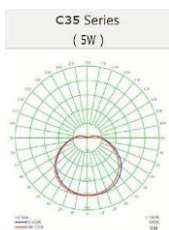

Electrical Data

Nominal wattage	5W
Nominal Voltage	220-240V
Nominal Current	45 mA
Frequency	50/60 Hz
Power Factor	0.5

Photometrical Data

Nominal luminous flux	400 lm
Luminous efficacy	80 lm/w
Color temperature	3000 K / 6500 K
Light color	Warm White / Cool Daylight
Color rendering index	≥80
Beam angle	180°
Standard Division of color matching	≤6 sdcM

5W Day

5W Warm

➤ Color Temperature

Cool daylight
6500 K

warm white
3000 K

➤ Dimensions & Weight

Size (D*H)	Ø35*103 mm	
Weight (gm)	20 gm	

➤ Specification