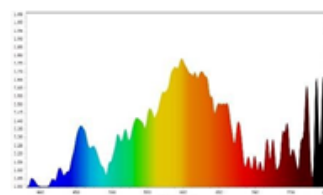

LED Candle

C35/E14

5w

Features

- High luminous efficacy and reliability
- 4 years guarantee
- Life Time 25,000 Hrs
- No Flicker, No UV Radiation.
- Reduced replacement and maintenance costs.

Technical Data

Electrical Data

Nominal wattage	5W
Nominal Voltage	220-240V
Nominal Current	45 mA
Frequency	50/60 Hz
Power Factor	0.5

Photometrical Data

Nominal luminous flux	400 lm
Luminous efficacy	80 lm/w
Color temperature	3000 K / 6500 K
Light color	Warm White / Cool Daylight
Color rendering index	≥80
Beam angle	180°
Standard Division of color matching	≤6 sdcM

5W Day

5W Warm

➤ Color Temperature

Cool daylight
6500 K

warm white
3000 K

➤ Dimensions & Weight

Size (D*H)	Ø35*103 mm	
Weight (gm)	20 gm	

➤ Specification