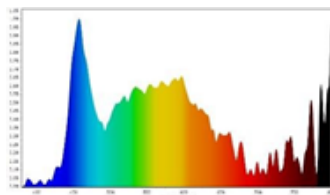

LED Candle

C35/E14

5w

Features

- High luminous efficacy and reliability
- 4 years guarantee
- Life Time 25,000 Hrs
- No Flicker, No UV Radiation.
- Reduced replacement and maintenance costs.

Technical Data

Electrical Data

Nominal wattage	5W
Nominal Voltage	220-240V
Nominal Current	45 mA
Frequency	50/60 Hz
Power Factor	0.5

Photometrical Data

Nominal luminous flux	400 lm
Luminous efficacy	80 lm/w
Color temperature	3000 K / 6500 K
Light color	Warm White / Cool Daylight
Color rendering index	≥80
Beam angle	180°
Standard Division of color matching	≤6 sdcM

5W Day

5W Warm

➤ Color Temperature

Cool daylight
6500 K

warm white
3000 K

➤ Dimensions & Weight

Size (D*H)	Ø35*103 mm	
Weight (gm)	20 gm	

➤ Specification