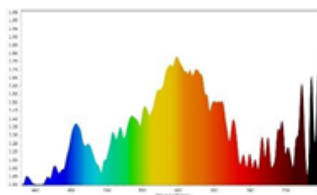

LED Candle Decorative

CF35/E14

5w

Features

- High luminous efficacy and reliability
- 4 years guarantee
- Life Time 25,000 Hrs
- No Flicker, No UV Radiation.
- Reduced replacement and maintenance costs.

Technical Data

Electrical Data

Nominal wattage	5W
Nominal Voltage	220-240V
Nominal Current	45 mA
Frequency	50/60 Hz
Power Factor	0.5

Photometrical Data

Nominal luminous flux	450 lm
Luminous efficacy	90 lm/w
Color temperature	2700 K
Light color	Warm White
Color rendering index	≥80
Beam angle	180°
Standard Division of color matching	≤6 sdcm

5W Warm