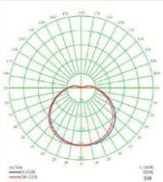

Photometrical Data

Nominal luminous flux	450 lm
Luminous efficacy	90 lm/w
Color temperature	2700 K
Light color	Warm White
Color rendering index	≥80
Beam angle	180°
Standard Division of color matching	≤6 sdcm

CF35 warm