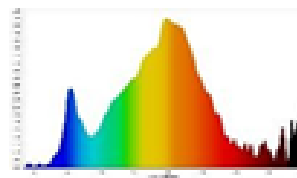

LED Downlight 12w

Recessed-Round

Features

- High luminous efficacy and reliability
- 4 years guarantee
- Life Time 25,000 Hrs
- No Flicker, No UV Radiation.
- Reduced replacement and maintenance costs.

Technical Data

Electrical Data

Nominal wattage	12W
Nominal Voltage	220-240V
Nominal Current	95 mA
Frequency	50/60 Hz
Power Factor	0.5

Photometrical Data

Nominal luminous flux	1080 lm
Luminous efficacy	90lm/w
Color temperature	3000 K / 6500 K
Light color	Warm White / Cool Daylight
Color rendering index	≥80
Beam angle	110°
Standard Division of color matching	≤6 sdc

12W Warm