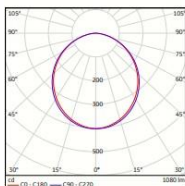

### Photometrical Data

Nominal luminous flux	1080 lm
Luminous efficacy	90lm/w
Color temperature	3000 K / 6500 K
Light color	Warm White / Cool Daylight
Color rendering index	≥80
Beam angle	110°
Standard Division of color matching	≤6 sdc

## ➤ Dimensions & Weight

Size (D*H)	Ø 140*38 mm	
Cutout Hole	Ø 120 mm	
Weight (gm)	85 gm	