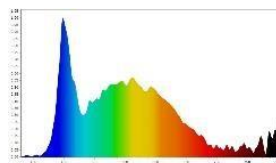

Electrical Data

Nominal wattage	16W
Nominal Voltage	220-240V
Nominal Current	130 mA
Frequency	50/60 Hz
Power Factor	0.5

Photometrical Data

Nominal luminous flux	1440 lm
Luminous efficacy	90lm/w
Color temperature	3000 K / 6500 K
Light color	Warm White / Cool Daylight
Color rendering index	≥80
Beam angle	110°
Standard Division of color matching	≤6 sdc

16W Day

16W Warm

Cool daylight
6500 K

warm white
3000 K

➤ Color Temperature

➤ Dimensions & Weight

Size (D*H)	∅ 165*38 mm	
Cutout Hole	∅ 150 mm	
Weight (gm)	140 gm	

➤ Specification