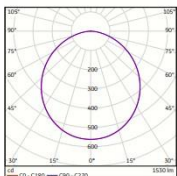

Electrical Data

Nominal wattage	16W
Nominal Voltage	220-240V
Nominal Current	130 mA
Frequency	50/60 Hz
Power Factor	0.5

Photometrical Data

Nominal luminous flux	1440 lm
Luminous efficacy	90lm/w
Color temperature	3000 K / 6500 K
Light color	Warm White / Cool Daylight
Color rendering index	≥80
Beam angle	110°
Standard Division of color matching	≤6 sdc

16W Day

16W Warm

Cool daylight
6500 K

warm white
3000 K

➤ Color Temperature

➤ Dimensions & Weight

Size (D*H)	∅ 165*38 mm	
Cutout Hole	∅ 150 mm	
Weight (gm)	140 gm	

➤ Specification