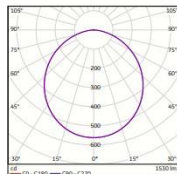

Electrical Data

Nominal wattage	16W
Nominal Voltage	220-240V
Nominal Current	130 mA
Frequency	50/60 Hz
Power Factor	0.5

Photometrical Data

Nominal luminous flux	1440 lm
Luminous efficacy	90lm/w
Color temperature	6500 K
Light color	Cool Daylight
Color rendering index	≥80
Beam angle	110°
Standard Division of color matching	≤6 sdcm

16W Day

Cool daylight
6500 K

➤ Color Temperature

➤ Dimensions & Weight

Size (D*H)	Ø 165*34 mm	
Cutout Hole	Ø 150 mm	
Weight (gm)	140 gm	

➤ Specification

Ambient temperature range	-10°C to +40°C
Product color	White
Type of protection	IP20
Dimmable	No
Application environment	Indoor