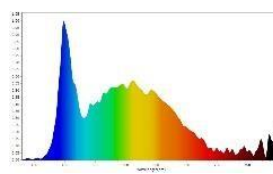

Electrical Data

Nominal wattage	16W
Nominal Voltage	220-240V
Nominal Current	130 mA
Frequency	50/60 Hz
Power Factor	0.5

Photometrical Data

Nominal luminous flux	1440 lm
Luminous efficacy	90lm/w
Color temperature	6500 K
Light color	Cool Daylight
Color rendering index	≥80
Beam angle	110°
Standard Division of color matching	≤6 sdcm

16W Day

Cool daylight
6500 K

➤ Color Temperature

➤ Dimensions & Weight

Size (D*H)	Ø 165*34 mm	
Cutout Hole	Ø 150 mm	
Weight (gm)	140 gm	

➤ Specification

Ambient temperature range	-10°C to +40°C
Product color	White
Type of protection	IP20
Dimmable	No
Application environment	Indoor