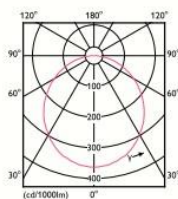

Electrical Data

Nominal wattage	24W
Nominal Voltage	220-240V
Nominal Current	195 mA
Frequency	50/60 Hz
Power Factor	0.5

Photometrical Data

Nominal luminous flux	2160 lm
Luminous efficacy	90lm/w
Color temperature	6500 K
Light color	Cool Daylight
Color rendering index	≥80
Beam angle	110°
Standard Division of color matching	≤6 sdcm

Cool daylight
6500 K

➤ Color Temperature

➤ Dimensions & Weight

Size (D*H)	∅ 215*34 mm	<p>∅215mm</p> <p>Cut-Out ∅200mm</p> <p>34mm</p>
Cutout Hole	∅ 200 mm	
Weight (gm)	250 gm	

➤ Specification

Ambient temperature range	-10°C to +40°C
Product color	White
Type of protection	IP20
Dimmable	No
Application environment	Indoor