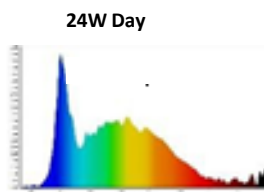

LED Downlight 24w

Recessed-Square

Features

- High luminous efficacy and reliability
- 4 years guarantee
- Life Time 25,000 Hrs
- No Flicker, No UV Radiation.
- Reduced replacement and maintenance costs.

Technical Data

Electrical Data

Nominal wattage	24W
Nominal Voltage	220-240V
Nominal Current	195 mA
Frequency	50/60 Hz
Power Factor	0.5

Photometrical Data

Nominal luminous flux	2160 lm
Luminous efficacy	90lm/w
Color temperature	6500 K
Light color	Cool Daylight
Color rendering index	≥80
Beam angle	110°
Standard Division of color matching	≤6 sdcm

Cool daylight
6500 K

➤ Color Temperature

➤ Dimensions & Weight

Size (D*H)	∅ 215*34 mm	<p>∅215mm</p> <p>Cut-Out ∅200mm</p> <p>34mm</p>
Cutout Hole	∅ 200 mm	
Weight (gm)	250 gm	

➤ Specification

Ambient temperature range	-10°C to +40°C
Product color	White
Type of protection	IP20
Dimmable	No
Application environment	Indoor