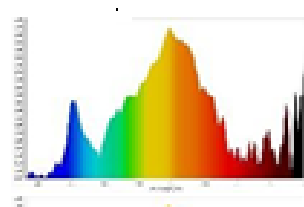

### Photometrical Data

Nominal luminous flux	540 lm
Luminous efficacy	90lm/w
Color temperature	3000 K / 6500 K
Light color	Warm White / Cool Daylight
Color rendering index	≥80
Beam angle	110°
Standard Division of color matching	≤6 sdc

6W Day

6W Warm

Cool daylight  
6500 K

warm white  
3000 K

## ➤ Color Temperature