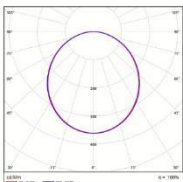

### Photometrical Data

Nominal luminous flux	540 lm
Luminous efficacy	90lm/w
Color temperature	3000 K / 6500 K
Light color	Warm White / Cool Daylight
Color rendering index	≥80
Beam angle	110°
Standard Division of color matching	≤6 sdc

## ➤ Dimensions & Weight

Size (D*H)	∅ 105*35 mm	
Cutout Hole	∅ 90 mm	
Weight (gm)	65 gm	