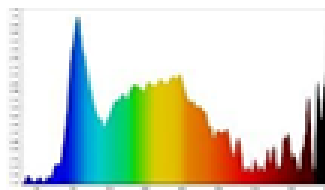

LED Downlight 6w

Recessed-Round

Features

- High luminous efficacy and reliability
- 4 years guarantee
- Life Time 25,000 Hrs
- No Flicker, No UV Radiation.
- Reduced replacement and maintenance costs.

Technical Data

Electrical Data

Nominal wattage	6W
Nominal Voltage	220-240V
Nominal Current	50 mA
Frequency	50/60 Hz
Power Factor	0.5

Photometrical Data

Nominal luminous flux	540 lm
Luminous efficacy	90lm/w
Color temperature	3000 K / 6500 K
Light color	Warm White / Cool Daylight
Color rendering index	≥80
Beam angle	110°
Standard Division of color matching	≤6 sdc

6W Day