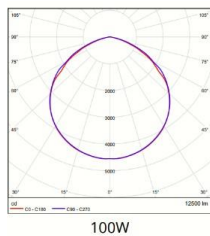

Electrical Data

Nominal wattage	100W
Nominal Voltage	220-240V
Nominal Current	505 mA
Frequency	50/60 Hz
Power Factor	0.9

Photometrical Data

Nominal luminous flux	10000 lm
Luminous efficacy	100lm/w
Color temperature	6500 K
Light color	Cool Daylight
Color rendering index	≥80
Beam angle	120°
Standard Division of color matching	≤5 sdc

➤ Color Temperature

Cool daylight
6500 K

➤ Dimensions & Weight

Size (L*B*H)	300*260*92 mm	
Weight (gm)	1875 gm	

➤ Specification

Ambient temperature range	-20°C to +50°C
Product color	Grey
Type of protection	IP65
IK	08
Dimmable	No
Application environment	Outdoor