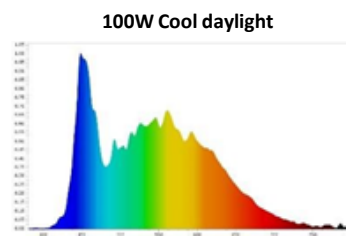

LED Floodlight 100w

Features

- High luminous efficacy and reliability
- 5 years guarantee
- Life Time 50,000 Hrs
- No Flicker, No UV Radiation.
- Reduced replacement and maintenance costs.

Technical Data

Electrical Data

Nominal wattage	100W
Nominal Voltage	220-240V
Nominal Current	505 mA
Frequency	50/60 Hz
Power Factor	0.9

Photometrical Data

Nominal luminous flux	10000 lm
Luminous efficacy	100lm/w
Color temperature	6500 K
Light color	Cool Daylight
Color rendering index	≥80
Beam angle	120°
Standard Division of color matching	≤5 sdc

➤ Color Temperature

Cool daylight
6500 K

➤ Dimensions & Weight

Size (L*B*H)	300*260*92 mm	
Weight (gm)	1875 gm	

➤ Specification

Ambient temperature range	-20°C to +50°C
Product color	Grey
Type of protection	IP65
IK	08
Dimmable	No
Application environment	Outdoor