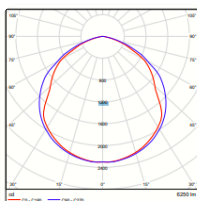

Nominal wattage	50W
Nominal Voltage	220-240V
Nominal Current	252 mA
Frequency	50/60 Hz
Power Factor	0.9

Photometrical Data

Nominal luminous flux	5000 lm
Luminous efficacy	100lm/w
Color temperature	6500 K
Light color	Cool Daylight
Color rendering index	≥80
Beam angle	120°
Standard Division of color matching	≤5 sdcn

50W Cool daylight

➤ Color Temperature

Cool daylight
6500 K

➤ Dimensions & Weight

Size (L*B*H)	215*225*53 mm	
Weight (gm)	815 gm	

➤ Specification

Ambient temperature range	-20°C to +50°C
Product color	Grey
Type of protection	IP65
IK	08
Dimmable	No
Application environment	Outdoor