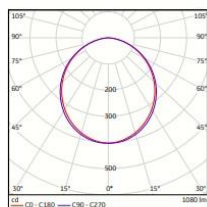

Electrical Data

Nominal wattage	12W
Nominal Voltage	220-240V
Nominal Current	60 mA
Frequency	50/60 Hz
Power Factor	0.9

Photometrical Data

Nominal luminous flux	1080 lm
Luminous efficacy	90lm/w
Color temperature	6500 K
Light color	Cool Daylight
Color rendering index	≥80
Beam angle	110°
Standard Division of color matching	≤6 sdc

6 inch - 12W

Cool daylight
6500 K

➤ Color Temperature

➤ Dimensions & Weight

Size (D*H)	Ø 170*33mm	
Cutout Hole	Ø 150 mm	
Weight (gm)	112 gm	

➤ Specification

Ambient temperature range	-10°C to +40°C
Product color	White
Type of protection	IP20
Dimmable	No
Application environment	Indoor