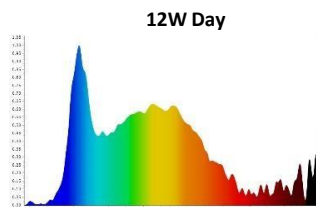

LED Slim Panel 12w

Recessed-Round

Features

- High luminous efficacy and reliability
- 4 years guarantee
- Life Time 25,000 Hrs
- No Flicker, No UV Radiation.
- Reduced replacement and maintenance costs.

Technical Data

Electrical Data

Nominal wattage	12W
Nominal Voltage	220-240V
Nominal Current	60 mA
Frequency	50/60 Hz
Power Factor	0.9

Photometrical Data

Nominal luminous flux	1080 lm
Luminous efficacy	90lm/w
Color temperature	6500 K
Light color	Cool Daylight
Color rendering index	≥80
Beam angle	110°
Standard Division of color matching	≤6 sdc

6 inch - 12W

Cool daylight
6500 K

➤ Color Temperature

➤ Dimensions & Weight

Size (D*H)	Ø 170*33mm	
Cutout Hole	Ø 150 mm	
Weight (gm)	112 gm	

➤ Specification

Ambient temperature range	-10°C to +40°C
Product color	White
Type of protection	IP20
Dimmable	No
Application environment	Indoor