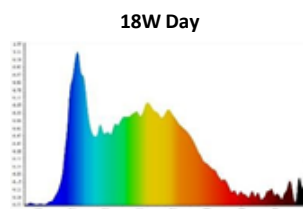

LED Slim Panel 18w

Recessed-Round

Features

- High luminous efficacy and reliability
- 4 years guarantee
- Life Time 25,000 Hrs
- No Flicker, No UV Radiation.
- Reduced replacement and maintenance costs.

Technical Data

Electrical Data

Nominal wattage	18W
Nominal Voltage	220-240V
Nominal Current	90 mA
Frequency	50/60 Hz
Power Factor	0.9

Photometrical Data

Nominal luminous flux	1620 lm
Luminous efficacy	90lm/w
Color temperature	6500 K
Light color	Cool Daylight
Color rendering index	≥80
Beam angle	110°
Standard Division of color matching	≤6 sdcm

18W Day