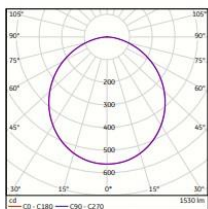

### Photometrical Data

Nominal luminous flux	1620 lm
Luminous efficacy	90lm/w
Color temperature	6500 K
Light color	Cool Daylight
Color rendering index	≥80
Beam angle	110°
Standard Division of color matching	≤6 sdcm

## ➤ Dimensions & Weight

Size (D*H)	Ø 229*26mm	
Cutout Hole	Ø 205 mm	
Weight (gm)	260 gm	