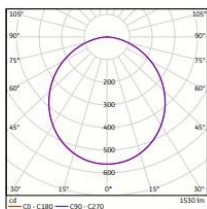

Technical Data

Electrical Data

Nominal wattage	18W
Nominal Voltage	220-240V
Nominal Current	90 mA
Frequency	50/60 Hz
Power Factor	0.9

Photometrical Data

Nominal luminous flux	1620 lm
Luminous efficacy	90lm/w
Color temperature	6500 K
Light color	Cool Daylight
Color rendering index	≥80
Beam angle	110°
Standard Division of color matching	≤6 sdcm

8 inch - 18W

Cool daylight
6500 K

➤ Color Temperature

➤ Dimensions & Weight

Size (D*H)	Ø 202*26mm	
Cutout Hole	Ø 185 mm	
Weight (gm)	280 gm	

➤ Specification

Ambient temperature range	-10°C to +40°C
Product color	White
Type of protection	IP20
Dimmable	No
Application environment	Indoor