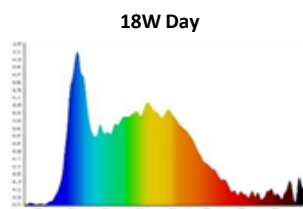

LED Slim Panel 18w

Recessed-Square

Features

- High luminous efficacy and reliability
- 4 years guarantee
- Life Time 25,000 Hrs
- No Flicker, No UV Radiation.
- Reduced replacement and maintenance costs.

Technical Data

Electrical Data

Nominal wattage	18W
Nominal Voltage	220-240V
Nominal Current	90 mA
Frequency	50/60 Hz
Power Factor	0.9

Photometrical Data

Nominal luminous flux	1620 lm
Luminous efficacy	90lm/w
Color temperature	6500 K
Light color	Cool Daylight
Color rendering index	≥80
Beam angle	110°
Standard Division of color matching	≤6 sdcm

8 inch - 18W

Cool daylight
6500 K

➤ Color Temperature

➤ Dimensions & Weight

Size (D*H)	Ø 202*26mm	
Cutout Hole	Ø 185 mm	
Weight (gm)	280 gm	

➤ Specification

Ambient temperature range	-10°C to +40°C
Product color	White
Type of protection	IP20
Dimmable	No
Application environment	Indoor