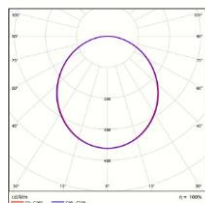

Electrical Data

Nominal wattage	6W
Nominal Voltage	220-240V
Nominal Current	30 mA
Frequency	50/60 Hz
Power Factor	0.9

Photometrical Data

Nominal luminous flux	540 lm
Luminous efficacy	90lm/w
Color temperature	6500 K
Light color	Cool Daylight
Color rendering index	≥80
Beam angle	110°
Standard Division of color matching	≤6 sdcm

Cool daylight
6500 K

➤ Color Temperature

➤ Dimensions & Weight

Size (D*H)	Ø 128*26 mm	
Cutout Hole	Ø 110 mm	
Weight (gm)	95 gm	

➤ Specification

Ambient temperature range	-10°C to +40°C
Product color	White
Type of protection	IP20
Dimmable	No
Application environment	Indoor