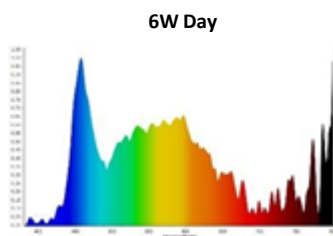

LED Slim Panel 6w

Recessed-Round

Features

- High luminous efficacy and reliability
- 4 years guarantee
- Life Time 25,000 Hrs
- No Flicker, No UV Radiation.
- Reduced replacement and maintenance costs.

Technical Data

Electrical Data

Nominal wattage	6W
Nominal Voltage	220-240V
Nominal Current	30 mA
Frequency	50/60 Hz
Power Factor	0.9

Photometrical Data

Nominal luminous flux	540 lm
Luminous efficacy	90lm/w
Color temperature	6500 K
Light color	Cool Daylight
Color rendering index	≥80
Beam angle	110°
Standard Division of color matching	≤6 sdcm

Cool daylight
6500 K

➤ Color Temperature

➤ Dimensions & Weight

Size (D*H)	Ø 128*26 mm	
Cutout Hole	Ø 110 mm	
Weight (gm)	95 gm	

➤ Specification

Ambient temperature range	-10°C to +40°C
Product color	White
Type of protection	IP20
Dimmable	No
Application environment	Indoor