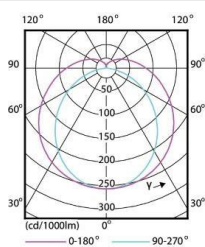

### Photometrical Data

Nominal luminous flux	900 lm
Luminous efficacy	100 lm/w
Color temperature	6500 K
Light color	Cool Daylight
Color rendering index	≥80
Beam angle	180°
Standard Division of color matching	≤6 sdcM

## ➤ Dimensions & Weight

Size (D*H)	Ø600*26 mm
Weight (gm)	77 gm