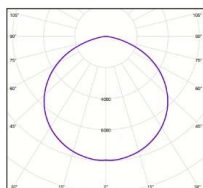

Electrical Data

Nominal wattage	150W
Nominal Voltage	220-240V
Nominal Current	757 mA
Frequency	50/60 Hz
Power Factor	0.9

Photometrical Data

Nominal luminous flux	15000 lm
Luminous efficacy	100lm/w
Color temperature	6500 K
Light color	Cool Daylight
Color rendering index	≥80
Beam angle	120°
Standard Division of color matching	≤5 sdc

150W

150W Cool daylight

➤ Color Temperature

Cool daylight
6500 K

➤ Dimensions & Weight

Size (L*B*H)	360*315*96 mm	
Weight (gm)	2460 gm	

➤ Specification

Ambient temperature range	-20°C to +50°C
Product color	Grey
Type of protection	IP65
IK	08
Dimmable	No
Application environment	Outdoor