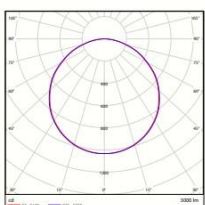

▪ Electrical Data

Nominal wattage	36W ± 10%
Nominal Voltage	220-240V
Nominal Current	170 mA
Frequency	50/60 Hz
Power Factor	0.9

▪ Photometrical Data

Nominal luminous flux	3900 lm ± 10%
Luminous efficacy	>100lm/w
Color temperature	4000 K/ 3000K / 6500 k
Light color	Cool White/ Warm White/ Cool Daylight
Color rendering index	≥80
Beam angle	120°
Standard Division of color matching	≤5 sdcm

Size (D*H) 595*595*34 mm

Weight (gm) 2 Kg

➤ Specification

Ambient temperature range	-10°C to +40°C
Product color	White
Type of protection	IP20 / IP44 (Front)
Dimmable	No
Application environment	Indoor

➤ Certificates & Standards