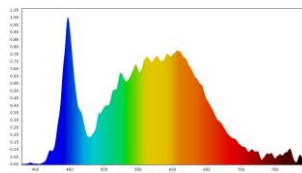

▪ Electrical Data

Nominal wattage	36W ± 10%
Nominal Voltage	220-240V
Nominal Current	170 mA
Frequency	50/60 Hz
Power Factor	0.9

▪ Photometrical Data

Nominal luminous flux	3900 lm ± 10%
Luminous efficacy	>100lm/w
Color temperature	4000 K/ 3000K / 6500 k
Light color	Cool White/ Warm White/ Cool Daylight
Color rendering index	≥80
Beam angle	120°
Standard Division of color matching	≤5 sdcm

36W Warm White

36W Cool white

36W Cool Daylight

➤ Color Temperature

Cool daylight
6500 K

Warm White
3000K

Cool White
4000K

➤ Dimensions & Weight

Size (D*H) 595*595*34 mm

Weight (gm) 2 Kg

➤ Specification

Ambient temperature range	-10°C to +40°C
Product color	White
Type of protection	IP20 / IP44 (Front)
Dimmable	No
Application environment	Indoor

➤ Certificates & Standards