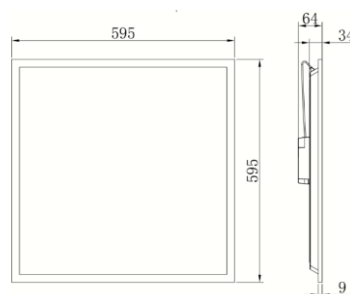

Size (D*H) 595*595*34 mm

Weight (gm) 2 Kg

➤ Specification

Ambient temperature range	-10°C to +40°C
Product color	White
Type of protection	IP20 / IP44 (Front)
Dimmable	No
Application environment	Indoor

➤ Certificates & Standards