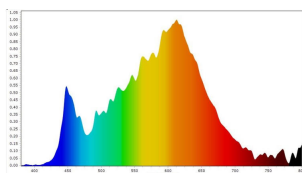

▪ Electrical Data

Nominal wattage	36W ± 10%
Nominal Voltage	220-240V
Nominal Current	170 mA
Frequency	50/60 Hz
Power Factor	0.9

▪ Photometrical Data

Nominal luminous flux	3900 lm ± 10%
Luminous efficacy	>100lm/w
Color temperature	4000 K/ 3000K / 6500 k
Light color	Cool White/ Warm White/ Cool Daylight
Color rendering index	≥80
Beam angle	120°
Standard Division of color matching	≤5 sdcm

36W Warm White

36W Cool white

36W Cool Daylight

➤ Color Temperature

Cool daylight
6500 K

Warm White
3000K

Cool White
4000K

➤ Dimensions & Weight

Size (D*H) 595*595*34 mm

Weight (gm) 2 Kg

➤ Specification

Ambient temperature range	-10°C to +40°C
Product color	White
Type of protection	IP20 / IP44 (Front)
Dimmable	No
Application environment	Indoor

➤ Certificates & Standards