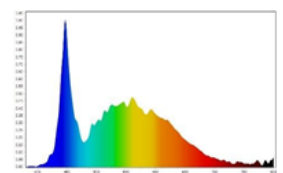

LED Backlit

60*60cm

36w

➤ Features

- High luminous efficacy and reliability
- 3 years guarantee
- Life Time 30,000 Hrs
- No Flicker, No UV Radiation.
- Reduced replacement and maintenance costs.

➤ Technical Data

▪ Electrical Data

Nominal wattage	36W ± 10%
Nominal Voltage	220-240V
Nominal Current	170 mA
Frequency	50/60 Hz
Power Factor	0.9

▪ Photometrical Data

Nominal luminous flux	3900 lm ± 10%
Luminous efficacy	>100lm/w
Color temperature	4000 K/ 3000K / 6500 k
Light color	Cool White/ Warm White/ Cool Daylight
Color rendering index	≥80
Beam angle	120°
Standard Division of color matching	≤5 sdcm

36W Warm White

36W Cool white

36W Cool Daylight

➤ Color Temperature

Cool daylight
6500 K

Warm White
3000K

Cool White
4000K

➤ Dimensions & Weight

Size (D*H) 595*595*34 mm

Weight (gm) 2 Kg

➤ Specification

Ambient temperature range	-10°C to +40°C
Product color	White
Type of protection	IP20 / IP44 (Front)
Dimmable	No
Application environment	Indoor

➤ Certificates & Standards