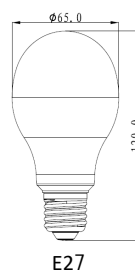

▪ Electrical Data

Nominal wattage	12W
Nominal Voltage	220-240V
Nominal Current	85 mA
Frequency	50/60 Hz
Power Factor	0.6

▪ Photometrical Data

Nominal luminous flux	1200 lm
Luminous efficacy	100 lm/w
Color temperature	3000 K / 6500 K
Light color	Warm White / Cool Daylight
Color rendering index Ra	≥80
Beam angle	180°
Standard Division of color matching	≤5 sdc

12W Day

12W Warm

➤ Color Temperature

➤ Dimensions & Weight

Size (D*H) Ø65*120 mm

Weight (gm) 54 gm

➤ Application & Mounting

Ambient temperature range	-15°C to +45°C
Product color	White
Type of protection	IP20
Dimmable	No
Application environment	Indoor