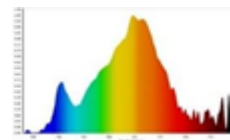

▪ Electrical Data

Nominal wattage	12W
Nominal Voltage	220-240V
Nominal Current	85 mA
Frequency	50/60 Hz
Power Factor	0.6

▪ Photometrical Data

Nominal luminous flux	1200 lm
Luminous efficacy	100 lm/w
Color temperature	3000 K / 6500 K
Light color	Warm White / Cool Daylight
Color rendering index Ra	≥80
Beam angle	180°
Standard Division of color matching	≤5 sdc

12W Day

12W Warm

➤ Color Temperature

➤ Dimensions & Weight

Size (D*H) Ø65*120 mm

Weight (gm) 54 gm

➤ Application & Mounting

Ambient temperature range	-15°C to +45°C
Product color	White
Type of protection	IP20
Dimmable	No
Application environment	Indoor