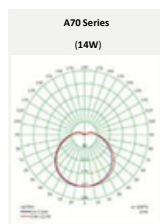

#### ▪ Photometrical Data

Nominal luminous flux	1400 lm
Luminous efficacy	100 lm/w
Color temperature	3000 K / 6500 K
Light color	Warm White / Cool Daylight
Color rendering index Ra	≥80
Beam angle	180°
Standard Division of color matching	≤5 sdcn

## ➤ Dimensions & Weight

Size (D\*H)     $\varnothing 65 \times 120$  mm

Weight (gm)    56 gm