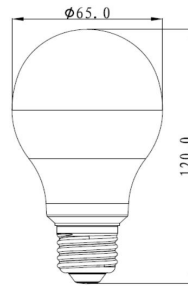

#### ▪ Photometrical Data

Nominal luminous flux	1400 lm
Luminous efficacy	100 lm/w
Color temperature	3000 K / 6500 K
Light color	Warm White / Cool Daylight
Color rendering index Ra	≥80
Beam angle	180°
Standard Division of color matching	≤5 sdcn

## ➤ Dimensions & Weight

Size (D\*H)     $\varnothing 65 \times 120$  mm

Weight (gm)    56 gm