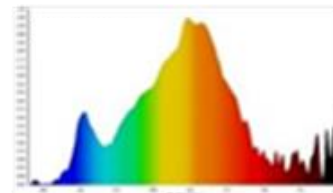

LED Bulb

A55/E27

9w

➤ Features

- High luminous efficacy and reliability
- 4 years guarantee
- Life Time 25,000 Hrs
- No Flicker, No UV Radiation.
- Reduced replacement and maintenance costs.

➤ Technical Data

▪ Electrical Data

Nominal wattage	9W
Nominal Voltage	220-240V
Nominal Current	65 mA
Frequency	50/60 Hz
Power Factor	0.6

▪ Photometrical Data

Nominal luminous flux	900lm
Luminous efficacy	100lm/w
Color temperature	3000 K / 6500 K
Light color	Warm White / Cool Daylight
Color rendering index	≥80
Beam angle	180°
Standard Division of color matching	≤5 sdc

9W Warm