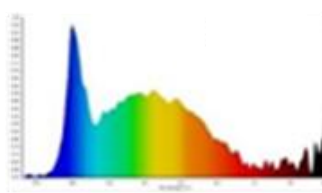

LED Bulb

A55/E27

9w

➤ Features

- High luminous efficacy and reliability
- 4 years guarantee
- Life Time 25,000 Hrs
- No Flicker, No UV Radiation.
- Reduced replacement and maintenance costs.

➤ Technical Data

▪ Electrical Data

Nominal wattage	9W
Nominal Voltage	220-240V
Nominal Current	65 mA
Frequency	50/60 Hz
Power Factor	0.6

▪ Photometrical Data

Nominal luminous flux	900lm
Luminous efficacy	100lm/w
Color temperature	3000 K / 6500 K
Light color	Warm White / Cool Daylight
Color rendering index	≥80
Beam angle	180°
Standard Division of color matching	≤5 sdc

9W Day