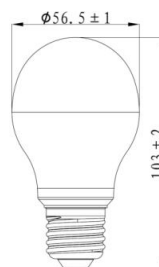

### ▪ Photometrical Data

Nominal luminous flux	900lm
Luminous efficacy	100lm/w
Color temperature	3000 K / 6500 K
Light color	Warm White / Cool Daylight
Color rendering index	≥80
Beam angle	180°
Standard Division of color matching	≤5 sdc

## ➤ Dimensions & Weight

Size (D\*H)       $\varnothing 56.5 \times 103$  mm

Weight (gm)      36 gm