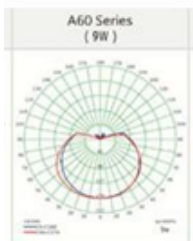

### ▪ Photometrical Data

Nominal luminous flux	900lm
Luminous efficacy	100lm/w
Color temperature	3000 K / 6500 K
Light color	Warm White / Cool Daylight
Color rendering index	≥80
Beam angle	180°
Standard Division of color matching	≤5 sdc

## ➤ Dimensions & Weight

Size (D\*H)       $\varnothing 56.5 \times 103$  mm

Weight (gm)      36 gm